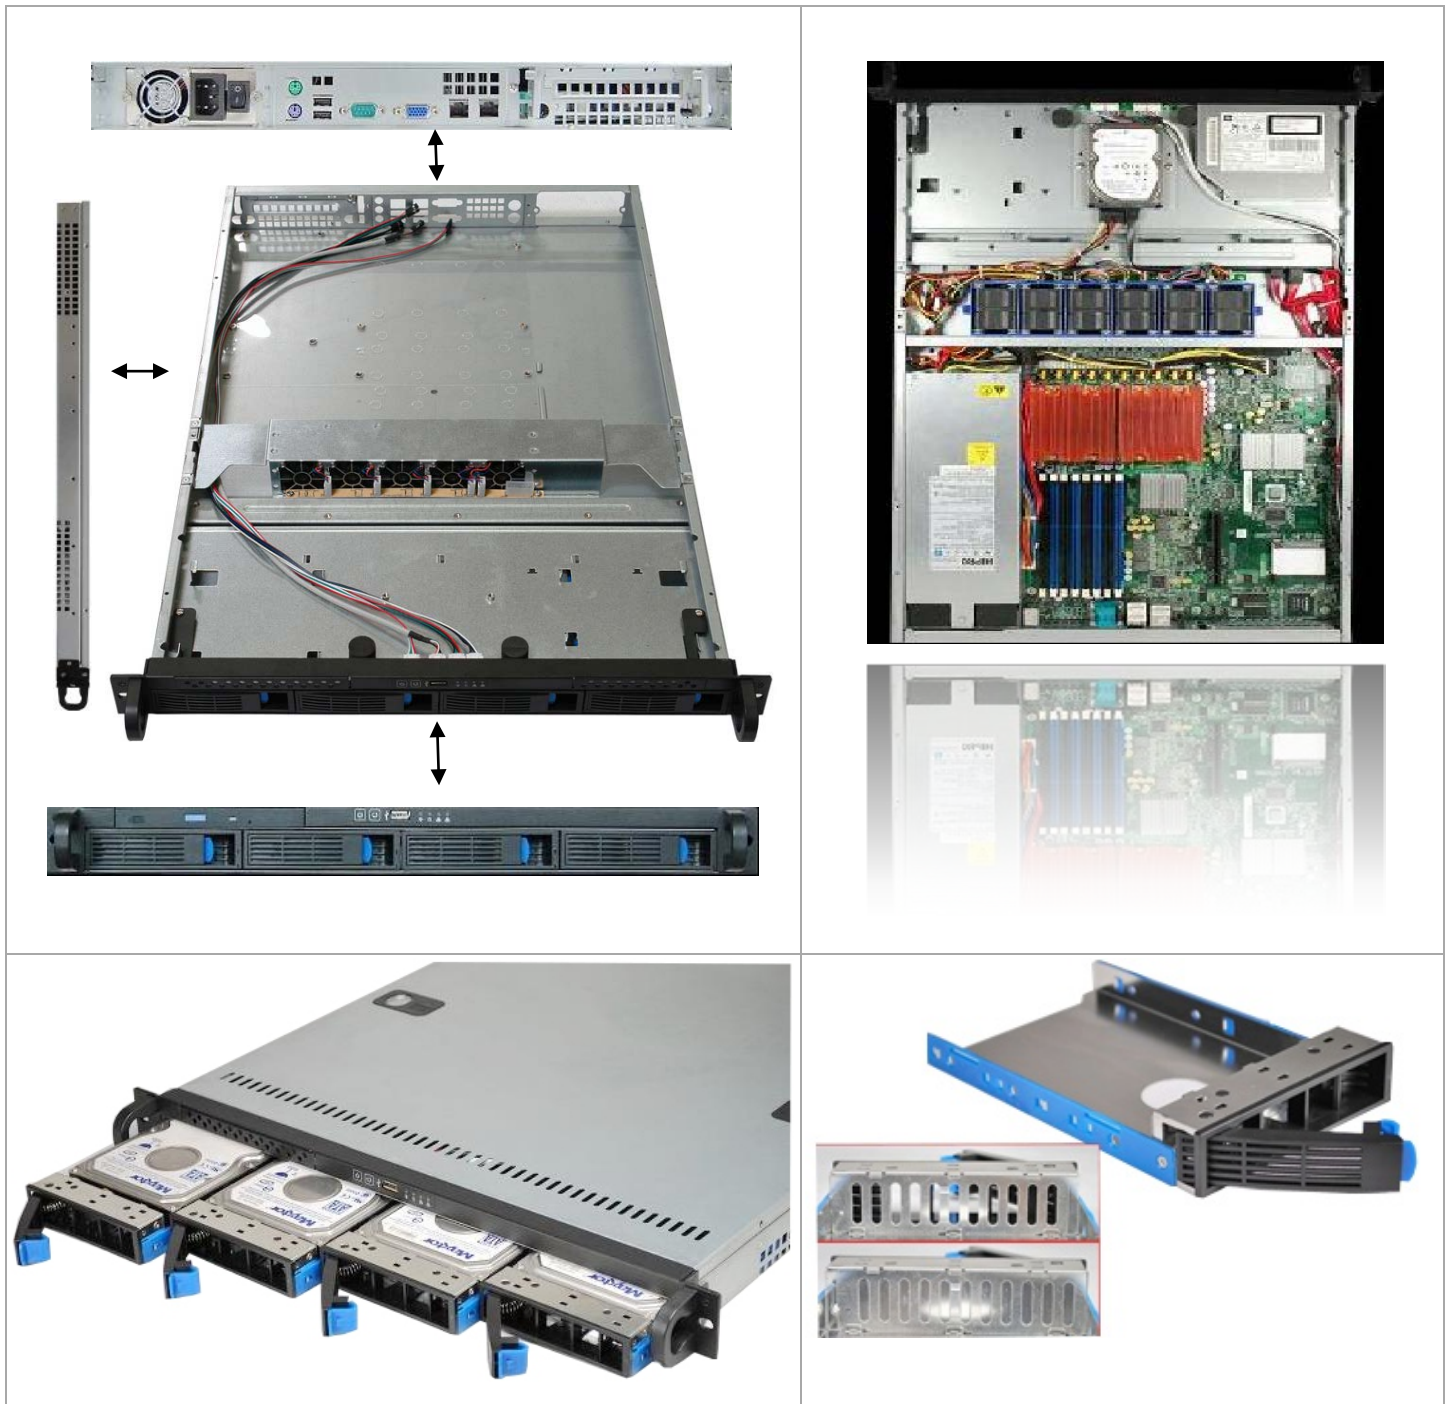

Model: RPC-1104
1U Server Case with 4 Hot-Swappable SATA Drive Bay

Specification

- Form Factor: 1U, 19" Rackmount Chassis
- Color: Black
- Motherboard Support: ATX (12"x9.6"), CEB (12"x10.5"), EEB (12"x13")
- Processor Support: Supports dual, single Intel® / AMD processors

- Power Supply Support: standard 1U ATX
- Dimensions (W x D x H): 16.9" x 25.5" x 1.7 " (430mm x 650mm x 44mm)
- Expansion Slots: 1
- Drive Bay: 4 x 3.5" or 2.5" hot-swappable SATA trays, 1 x slim DVD-ROM bay, 2 x 2.5" drive bay
- Backplane: 4 x SATA connector, SATA II support
- Front Panel: Power ON/OFF switch, System Reset switch, 1 x USB 2.0 port
- Front LED: 1 x Power ON, 1 x HDD activity, 2x LAN activity
- System Cooling: 4 x 50mm middle fans (10,000RPM)
- Operating Temperature: 0/50 °C
- Storage Temperature: -20/60 °C
- Storage Humidity: 10% to 90%, non-condensing
- Packing: Double Carton boxes, 570mm x 830mm x 160mm
- Weight: 7.5 Kg(net), 9.5 Kg (gross)