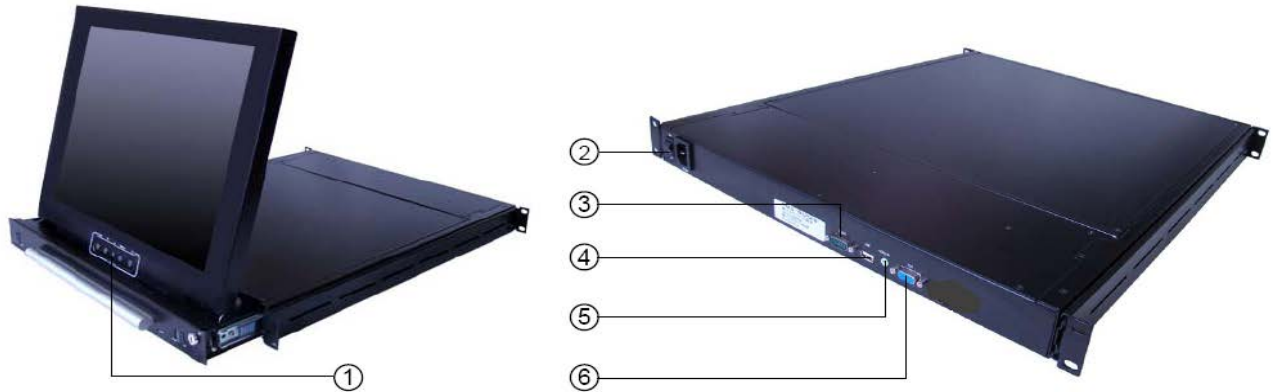

Model: **RMF-15**  
**1U Foldable Rackmount 15" LCD**

- |                 |          |             |
|-----------------|----------|-------------|
| 1. OSD Menu     | 3. RS232 | 5. AUDIO IN |
| 2. Power Switch | 4. USB   | 6. VGA      |

## Main Feature

- Foldable 1 U height rack-mounting design
- Construction: Heavy-duty steel
- Wide viewing angle
- OSD (On Screen Display) function
- Optional resistive touch screen function

Specification	
Product Model	RMF-15
LCD Panel	Display Type: 15" XGA TFT LCD Resolution : 1024×768 Max. color : 16.2M Luminance : 250 cd/m2 View Angel : 150°(H) , 135°(V) Pixel Pitch : 0.297 x 0.297 mm Contrast Ratio : 700 : 1 Response Time : 8 ms Power Consumption : 11.27W LCD MTBF : 50,000hrs
Signal Input	VGA ( 15 pin D-sub connector ) + Audio input ( audio jack )
Front panel protection	Hardness Glass
OSD	Brightness, Contrast, H/V Position, Color, Phase, Clock, Management
DC Power Input ( optional )	Wide range DC 7V-28V input
Power Supply	Input: 100~240VAC, 50/60Hz
Construction	Heavy duty steel
Speaker	2x2W internal stereo speaker

Operation Temperature	0-50°C
Dimension W x H x D ( mm )	Dimensions: 480 x 44.4 x 550mm

Structure Diagram

Unit :mm