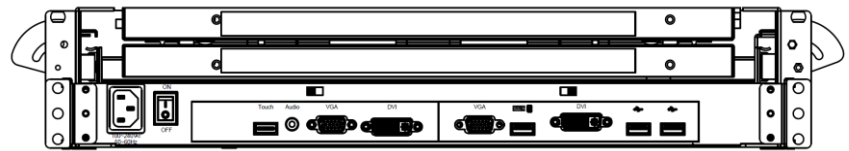

Features

- 2U Dual 23.8-inch widescreen LCD Console Drawer
- Dual DVI & VGA Port
- 1920 x 1080 high resolution
- Support FHD with 1080p resolution.
- Dual rail design, capable the LCD screen and keyboard tray Operated independently.
- Front 1xUSB, Rear 2xUSB 2.0 Type A, Sharing USB peripheral Device for computer (ex, flash disk, hard driver, KB/Mouse)
- 104-key keyboard with touch pad mouse.
- USB 2.0 Keyboard & Mouse
- Build in 2x 2 watts speakers

Options

- Composite Video input
- HDMI or Display Port input
- 48V, 24V or 12V DC Power
- AR glass
- Touch screen

(USB Port for device access)

Rear of KVM-2402COMBO-DR

Part No.		KVM-2402COMB-DR
No. of ports		1
KVM Connectors		2 x DVI-D & 2x VGA / 1 x USB for KB & Mouse / 1x Audio
LCD	Size	Dual 23.8-inch FULL HD display
	Backlight	LED
	Resolution	1920*1080 (support resolution up to 1920*1200)
	Max.color	16.7M
	Luminance	350 cd/m2
	View Angel (H/V)	170 / 160
	Contrast Ratio	1000 : 1
Port Selection		N/A
USB HUB		Front x1 & Rear x 2 USB 2.0 Type A for USB Peripheral Device
Audio		1 x 3.5mm Audio jack
KB/Mouse Emulation		USB 2.0
Rack Depth (rack cabinet front rails to rear rails)		24"~43" (rack cabinet front rails to rear rails)
Power		100-240V AC 50/60Hz via IEC Type power cord
Environment		Operation temp: 0 to 50°C Storage temp: -20 to 60°C Humidity: 10% - 90%, non-condensing Shock: 10G acceleration (11ms duration) Vibration: 17 to 500Hz 1G PTP
Physical Dimensions (W x H x D) / Net Weights (KGs)		443 x 88 x 762 mm/ 32KG
Packing Dimensions (W x H x D) / Gross weights (KGs)		730 x 410 x 1050 mm/42KG