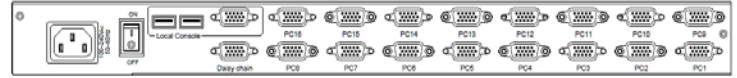

Model: KVM-1908COMBO-L
1U Rackmount 19" LCD, with
8 port KVM switch & local console

KVM-1916COMBO-L
1U Rackmount 19" LCD, with
16 port KVM switch & local console

Main Feature

- One console controls up to 8 / 16 directly connected computers
- Dedicated daisy chain port to expand up to 240 servers
- One additional one USB Local console to add local KB/Mouse & VGA.
- Support multiple form - PS/2 and USB computers (SUN and MAC)
- Support DOS, Windows, Netware, Unix, Linux, Mac OS
- Hot Pluggable - Add or remove connected PCs without having to power down the KVM switch or computers
- No software required - easy PC selection via Push Buttons, Hot Keys or OSD (on screen display)
- Auto Scan Mode for monitoring PCs
- Firmware upgradeable for staying compatible with new coming computers
- Durable 104-key keyboard and touch pad
- Self-locking and auto release rails for ultra-convenience.