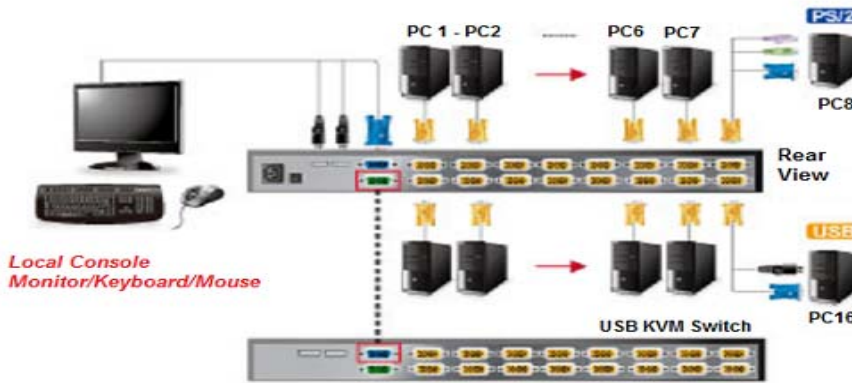

**Model: KVM-1908COMBO-L**  
1U Rackmount 19" LCD, with  
8 port KVM switch & local console

**KVM-1916COMBO-L**  
1U Rackmount 19" LCD, with  
16 port KVM switch & local console

## Main Feature

- One console controls up to 8 / 16 directly connected computers
- Dedicated daisy chain port to expand up to 240 servers
- One additional one USB Local console to add local KB/Mouse & VGA.
- Support multiple form - PS/2 and USB computers (SUN and MAC)
- Support DOS, Windows, Netware, Unix, Linux, Mac OS
- Hot Pluggable - Add or remove connected PCs without having to power down the KVM switch or computers
- No software required - easy PC selection via Push Buttons, Hot Keys or OSD (on screen display)
- Auto Scan Mode for monitoring PCs
- Firmware upgradeable for staying compatible with new coming computers
- Durable 104-key keyboard and touch pad
- Self-locking and auto release rails for ultra-convenience.