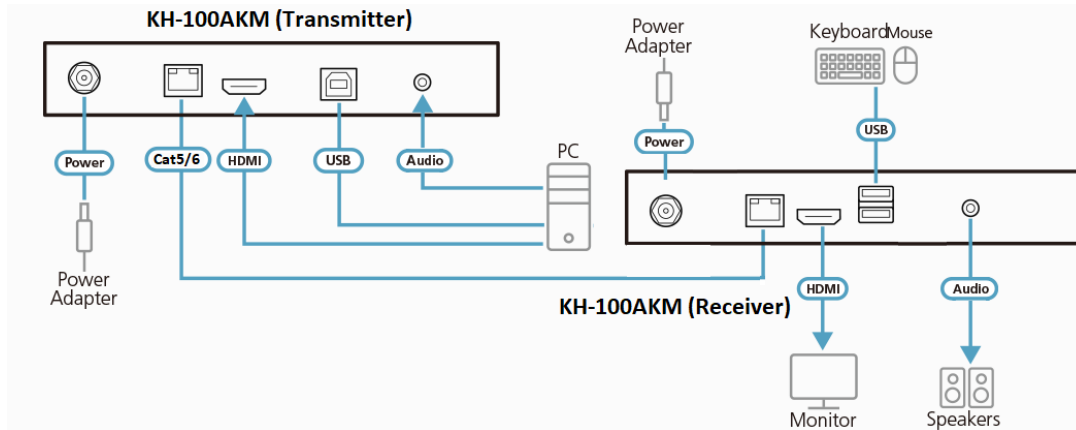

## Product Model: KH-100AKM

One LAN Cable Extend HD HDMI video, Audio, USB keyboard and Mouse signals up to 100m away

## Main Feature

HDMI KVM Extender transmit HD HDMI video, Audio, USB keyboard and Mouse signals up to 100m away from a computer using only one Cat5/5e/6 cable. Each KVM extender consists of a Transmitter that connects to a computer, and extends HD HDMI signal to local monitor.

Specification		
Product Model	KH-100AKM (Transmitter)	KH-100AKM (Receiver)
Signal	Connection Type	<b>Input:</b> HDMI-A Female, Audio, USB-B <b>Output:</b> 1 x RJ45
	Best Resolution	1920*1080
	Max. Resolution	1920*1200
	Support Format	VGA: 640 x 480, 800 x 600, 1024 x 768, 1920 x1200 DTV/HDTV: 480i/480p/576i/576p/720p/1080i/1080p
	Max Transmit	100 meters
	Dimension (mm)	137 x 77 x 27
	Power	5V 2000mA
Package Contents	1 x HDMI KVM Transmitter and 1 x HDMI KVM Receiver 1 x Power Adapters 1 x User Manual	