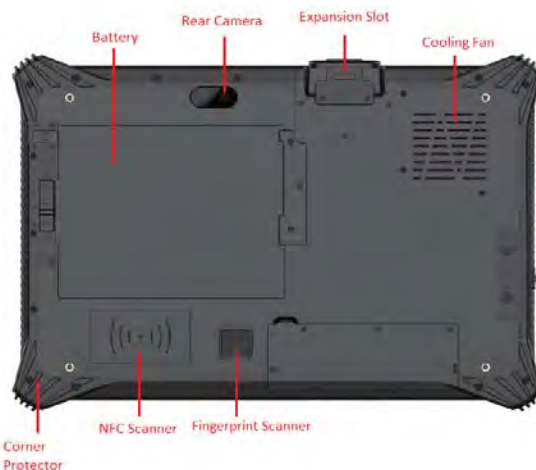

- Key Lock
- Audio Port
- HDMI Port
- Sim Card TF Card
- USB 3.0 Port
- Type C Port
- DC Jack

Docking Connector

Specification	
Product Model	II10-J
Processor	Intel® Core™ i7 8550U (Quad-Core, 1.8GHz , Turbo up to 4GHz)
Memory	Onboard 8GB DDR4L
Storage	Onboard 128GB eMMC
Operating System	Windows 10 Pro. 64 bit
Display	Display Type : 10.1" <u>IPS LED Panel</u> Resolution : WUXGA 1920 x 1200 Luminance : 400 nit
Touch Screen	10-Point P-CAP multiple touch Corning® Gorilla® Glass
Camera	Front Camera: 2MP, Rear Camera: 8MP w/Auto-Focus
Power & Battery	19V/3.4A DC Input & 7.4VDC 860+5000mAH, 0.5+5 Hour Runtime

4G	4G LTE module
GPS (GPS, glonass)	Support: GPS + Glonass
WIFI	WIFI 802.11(ac/b/g/n) 2.4G+5G Dual frequency
Bluetooth / NFC	BT & NFC Support
Speaker	0.8 watt
Sensor	Gravity Sensor
I/O Interface	HDMI 1.4a x 1, USB 3.0 Type-A x 1, USB Type-C x 1, SIM Card x 1, TF Card x 1, 12pins Pogo Pin x 1, Φ 3.5mm standard earphone jack x 1, Φ 3.5mm DC jack x 1
(Optional) AR Film	Anti-glare Film
(Optional) USB 2.0	USB 2.0 Port (with Expansion Slot)
(Optional) COM	RS 232 Port (with Expansion Slot)
(Optional) LAN (RJ45)	10/100M LAN Port (with Expansion Slot)
(Optional) 1D barcode	1D barcode Scanner(Module)
(Optional) 2D barcode	2D barcode Scanner (Module)
Proof rate	IP65 - water proof, Dropping proof 1.2 meter
Construction	ABS, Plastic and Heavy duty steel
Environment	Operating temperature: -20°C to 60°C Relative humidity: 10% to 90%non-condensing Vibration: 17 to 500HZ 1G PTP; Shock: 5-50G /peak(11m sec)
Compliance	CE; FCC
Dimension W x H x D (mm)	290 x 197 x 27 / Net weight: 1.2 Kg
(Optional) accessories	Docking Charger, Hand-strap, Removable Battery, Vehicle Mount, Stylus ...