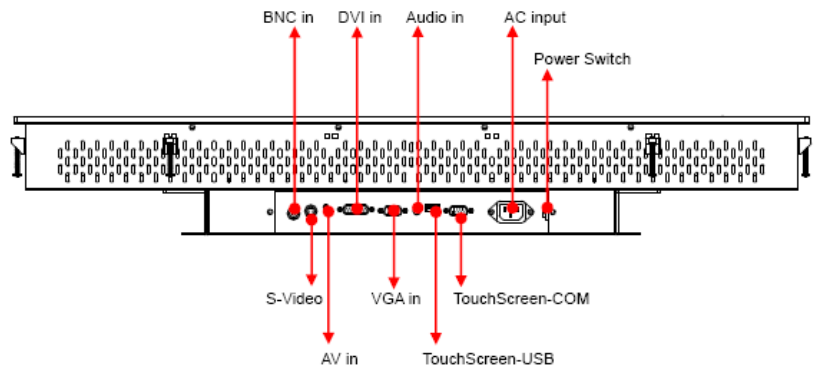

**Model: IDPMB-32WT**  
**32" Industrial Panel Monitor (Wide Screen), with Touch Screen**

**Main Feature**

- 31.5" Full HD LED Panel support 1920 × 1080 pixels
- 6mm Aluminum front bezel with strengthen glass
- Rugged construction design
- Input signal : VGA + DVI + Audio
- Build in 2 x 8 Watts stereo speaker
- OSD control keys to optimize the display
- IP 42 compliant front panel
- AC 100-240V wide range power input
- Panel mounting with clip, and wall mount bracket included
- Meet standard VESA hole ( 75x75 and 100x100 mm )

Specification	
Product Model	IDPMB-32WT
LCD Panel	Display Type : 31.5" Full HD LED Panel Resolution : 1920 x 1080 Max. color : 16.7M Luminance : 450 cd/m2 View Angel : 178°(H), 178°(V) Pixel Pitch : 0.36375 x 0.36375 mm Contrast Ratio : 5000 : 1 Response Time : 8 ms Power Consumption : 65 Watt LCD MTBF : 50,000hrs
Signal Input	VGA ( 15 pin D-sub connector ) + DVI (DVI-D) + audio input ( audio jack )
Protect Glass	3 mm strengthen glass
Speaker	Built-in 2x stereo speakers(8 watt)
OSD	Brightness, Contrast, H/V Position, Color, Phase, Clock, PIP, Auto tune and recall
Touch Screen	Internal USB or RS-232 interface controller Type: Surface Acoustic Wave touch Touch Resolution: Above 2048 × 2048 Light transmission: 90% or more Power consumption:4.9~5.1V

	Surface hardness : 7H Response Time Max. 50ms Life expectancy : 50 Million Operation system : Window 2000 / XP / Vista / 7 / CE, DOS , Linux
Signal Connectivity ( optional )	AV input (S-Video, RCA, BNC)
Power Supply	Input: 100~240VAC,50/60Hz, with 180 Watt internal power board
Construction	Heavy duty steel and aluminum front panel
Environment	Operating temperature: 0 °C to 50 °C Storage temperature: -20 °C to 60 °C Storage humidity: 10% to 95%, non-condensing Vibration: 17 to 500HZ 1G PTP Shock: 1G /peak( 11m sec)
Safety	CE/FCC/Rohs
Dimension W x H x D ( mm )	Dimensions: 816 x 510 x 105 mm
Weight	NET weight: 23 KG; Gross weight: 26 KG