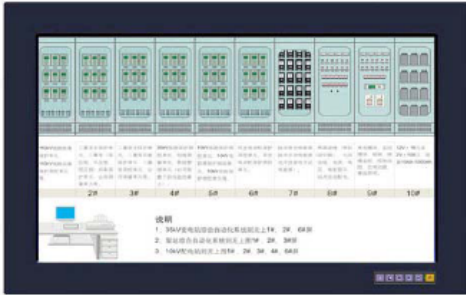

**Model: IDPMB-32WT**  
**32" Industrial Panel Monitor (Wide Screen), with Touch Screen**

**Main Feature**

- 31.5" Full HD LED Panel support 1920 × 1080 pixels
- 6mm Aluminum front bezel with strengthen glass
- Rugged construction design
- Input signal : VGA + DVI + Audio
- Build in 2 x 8 Watts stereo speaker
- OSD control keys to optimize the display
- IP 42 compliant front panel
- AC 100-240V wide range power input
- Panel mounting with clip, and wall mount bracket included
- Meet standard VESA hole ( 75x75 and 100x100 mm )

Specification	
Product Model	IDPMB-32WT
LCD Panel	Display Type : 31.5" Full HD LED Panel Resolution : 1920 x 1080 Max. color : 16.7M Luminance : 450 cd/m2 View Angel : 178°(H), 178°(V) Pixel Pitch : 0.36375 x 0.36375 mm Contrast Ratio : 5000 : 1 Response Time : 8 ms Power Consumption : 65 Watt LCD MTBF : 50,000hrs
Signal Input	VGA ( 15 pin D-sub connector ) + DVI (DVI-D) + audio input ( audio jack )
Protect Glass	3 mm strengthen glass
Speaker	Built-in 2x stereo speakers(8 watt)
OSD	Brightness, Contrast, H/V Position, Color, Phase, Clock, PIP, Auto tune and recall
Touch Screen	Internal USB or RS-232 interface controller Type: Surface Acoustic Wave touch Touch Resolution: Above 2048 × 2048 Light transmission: 90% or more Power consumption:4.9~5.1V

	Surface hardness : 7H Response Time Max. 50ms Life expectancy : 50 Million Operation system : Window 2000 / XP / Vista / 7 / CE, DOS , Linux
Signal Connectivity ( optional )	AV input (S-Video, RCA, BNC)
Power Supply	Input: 100~240VAC,50/60Hz, with 180 Watt internal power board
Construction	Heavy duty steel and aluminum front panel
Environment	Operating temperature: 0 °C to 50 °C Storage temperature: -20 °C to 60 °C Storage humidity: 10% to 95%, non-condensing Vibration: 17 to 500HZ 1G PTP Shock: 1G /peak( 11m sec)
Safety	CE/FCC/Rohs
Dimension W x H x D ( mm )	Dimensions: 816 x 510 x 105 mm
Weight	NET weight: 23 KG; Gross weight: 26 KG