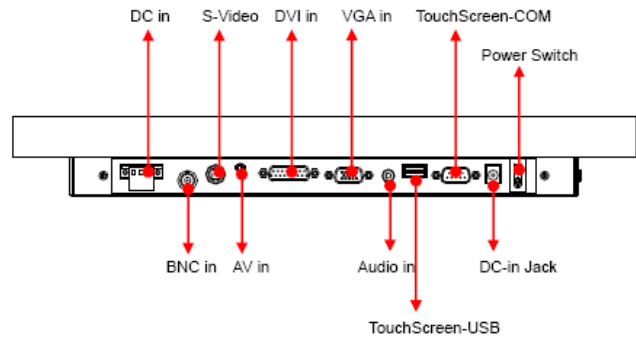

Model: ICM-19T
19" Industrial Chassis Monitor, with Touch Screen

Main Feature

- 19" SXGA TFT LCD Panel support 1280 × 1024 pixels
- Heavy duty steel chassis with strengthen glass
- Rugged construction design
- Input signal : VGA + DVI + Audio
- Build in 2 x 2 Watts stereo speaker
- OSD control keys to optimize the display
- AC 100-240V wide range external AC adapter
- Meet standard VESA hole (75x75 and 100x100 mm), support desktop stand/wall mount /swing arm mounting

Specification	
Product Model	ICM-19T
LCD Panel	Display Type : 19" SXGA TFT LCD Resolution : 1280 x 1024 Max. color : 16.7M Luminance : 300 cd/m2 View Angel : 178°(H), 178°(V) Pixel Pitch : 0.294 x 0.294 mm Contrast Ratio : 1000 : 1 Response Time : 5 ms Power Consumption : 23.25W LCD MTBF : 50,000hrs
Signal Input	VGA (15 pin D-sub connector) + DVI (DVI-D) + audio input (audio jack)
Protect Glass	3 mm strengthen glass
Speaker	Built-in 2x stereo speakers(2watt)
OSD	Brightness, Contrast, H/V Position, Color, Phase, Clock, auto tune and recall
Touch Screen	Internal USB or RS-232 interface controller Type: Analog resistive type : 25VDC ≥ 20MΩ Resolution: continuous Light transmission: 80% or more

Ordering Information

ICM-19T	19" Industrial Chassis Monitor, with Touch Screen
Optional: DC	Support DC input (7-28VDC)
Optional: AV	Support AV Input (S-Video, RCA)

Structure Diagram