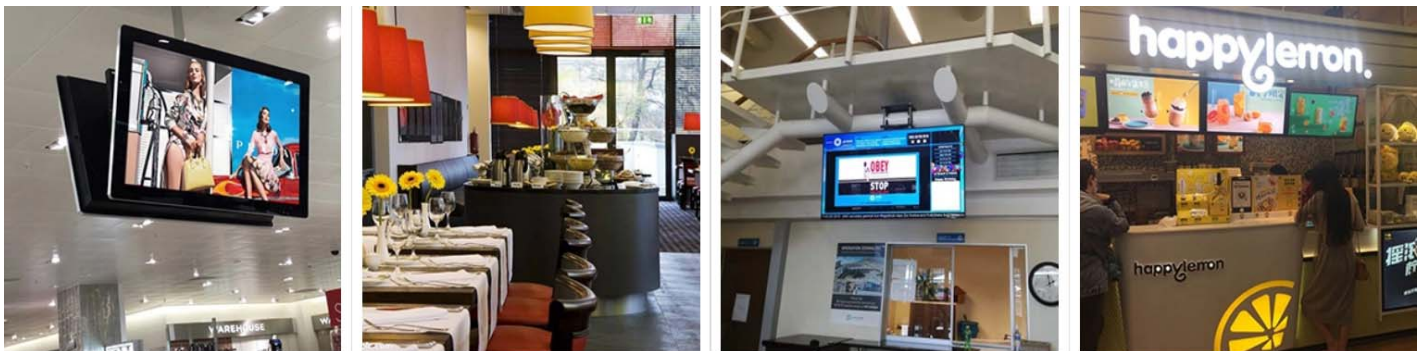

Model: DSD-43PCT  
43" Digital Signage Display, PCT Touch

### Features:

- Full HD (1920 x 1080) LED Panel with PTC Touch for good multimedia experience.
- Made of tempered glass, providing panel protection and enhances vivid graphics.
- All metal housing ensures a long life and protects sign from scratches.