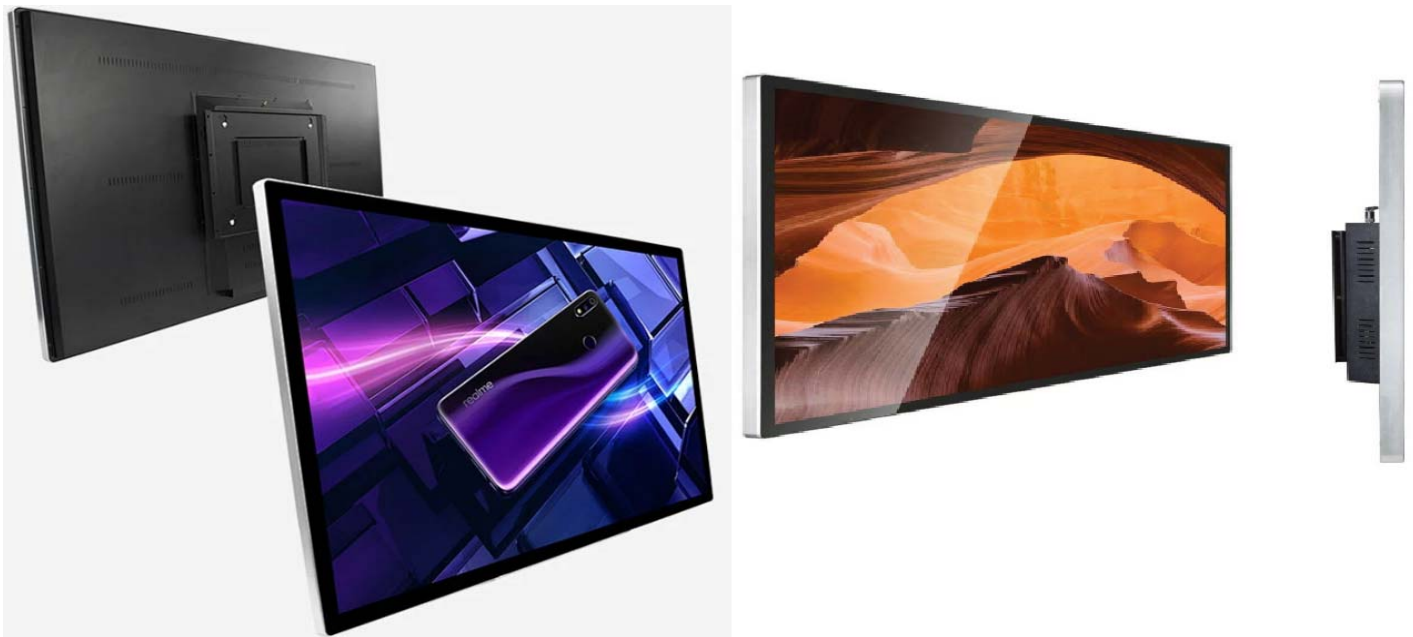

Model: DSD-43PCT  
43" Digital Signage Display, PCT Touch

### Features:

- Full HD (1920 x 1080) LED Panel with PTC Touch for good multimedia experience.
- Made of tempered glass, providing panel protection and enhances vivid graphics.
- All metal housing ensures a long life and protects sign from scratches.

Specification		
Model	DSD-43PCT	
Panel Parameter	Panel Size	43"
	Max. Brightness	400 nits
	Max. Resolution	1920 x 1080 (Optional for 4K UHD)
	Contrast Ratio	4000:1
	Panel Life	50000 hours
	Responsive Time	7ms
	Viewing Angle	H178/V178

IO	VGA, HDMI, USB (Optional: DP, DVI, BNC, SDI, Audio...)	
Power Supply	AC 110V-240V, 50HZ/60HZ	
Touch Screen	Internal USB interface controller - Projected Capacitive Multi Touch (10 points) Light transmission: 85% or more Surface hardness : 7H Operation system : DOS; Windows XP / 7 / 8.1 / 10 / 11; Linux	
Applications	Airport, Supermarket, Hotel, Shopping Mall, Advertising... etc.	
Certificate Approval	CE, RoHS, FCC	
Dimension / GW	996 x 584 x 48mm / 19Kg	
Feature	Temperature	Storage: -20 Celsius degree to 60 Celsius degree
		Working: -10 Celsius degree to 50 Celsius degree
	Fixing Method	Wall mount