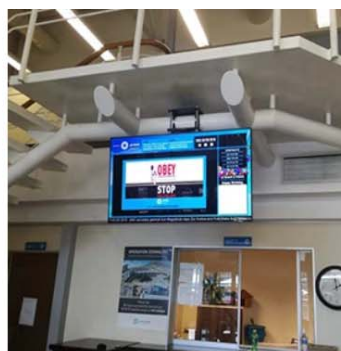

Model: DS-85IR
85" Digital Signage with IR Touch

Features:

- 4K UHD (3840 x 2160) LED Panel with IR Touch for good multimedia experience.
- Made of tempered glass, providing panel protection and enhances vivid graphics.
- All metal housing ensures a long life and protects sign from scratches.

Specification		
Model	DS-85IR	
Panel Parameter	Panel Size	85"
	Max. Brightness	350 nits
	Max. Resolution	3840 x 2160 (4K)
	Contrast Ratio	4000:1
	Panel Life	50000 hours
	Responsive Time	7ms
	Viewing Angle	H178/V178
Power Supply	AC 110V-240V, 50HZ/60HZ	
Touch Screen	Internal USB IR - Multi Touch (10 points) Light transmission: 90% or more Surface hardness : 6H Operation system : DOS; Windows XP / 7 / 8.1 / 10 / 11; Linux	

Applications	Airport, Supermarket, Hotel, Shopping Mall, Advertising... etc.	
Certificate Approval	CE, RoHS, FCC	
Dimension / GW	1965 x 1232 x 48mm / 65Kg	
Feature	Temperature	Storage: -20 Celsius degree to 60 Celsius degree
		Working: -10 Celsius degree to 50 Celsius degree
	Fixing Method	Wall mount
Signage Solutions :		
Androids Version	RK3568 (Quad-Core ARM Cortex-A55 up to 2.0GHz), 4GB RAM, 32GB SSD, with Bluetooth, WIFI, LAN, Android 11 (Factory Default Supply)	
	RK3399 (Dual Cortex-A72 + Quad Cortex-A53, 64-bit CPU), 4GB RAM, 32GB SSD, with Bluetooth, WIFI, LAN, Android 10 (Optional Upgrade)	
Windows Version (Optional Upgrade)	<u>i3 CPU, 4G RAM, 128G SSD, integrated GPU, Wi-Fi, Win 10 Pro. 64 bit</u> Intel i3 6100U, I/O: HDMI+VGA+2*USB3.0+2*USB2.0+LAN+2*AUDIO	
	<u>i5 CPU, 8G RAM, 128G SSD, integrated GPU, Wi-Fi, Win 10 Pro. 64 bit</u> Intel i5 6200U, I/O: HDMI+VGA+2*USB3.0+2*USB2.0+LAN+2*AUDIO	
	<u>i7 cpu, 8G RAM, 256G SSD, integrated GPU, Wi-Fi, Win 10 Pro. 64 bit</u> Intel i7 8550U, I/O: HDMI+VGA+2*USB3.0+2*USB2.0+LAN+2*AUDIO	