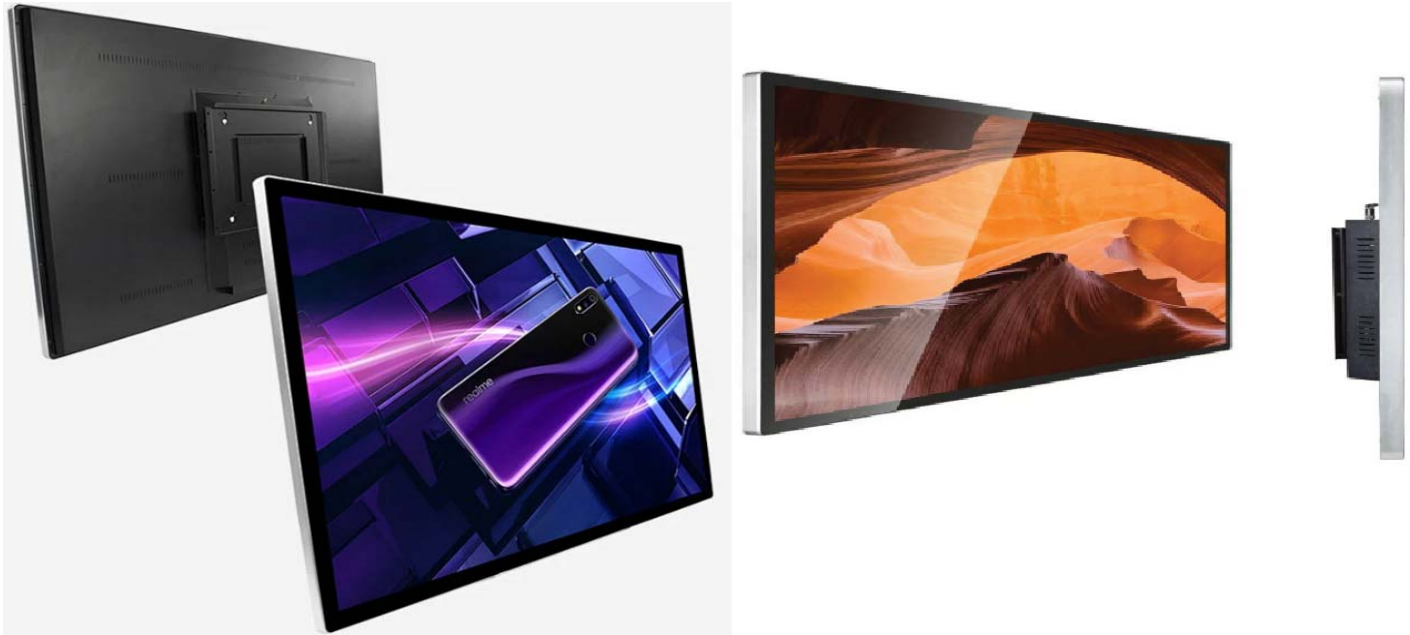

Model: DS-49PCT
49" Intel based Signage with PCT Touch

Features:

- Full HD (1920 x 1080) LED Panel with PTC Touch for good multimedia experience.
- Made of tempered glass, providing panel protection and enhances vivid graphics.
- All metal housing ensures a long life and protects sign from scratches.

Specification		
Model	DS-49PCT	
Panel Parameter	Panel Size	49"
	Active Area	1073.6mm(W) × 804.4mm(H)
	Brightness	350nits
	Max. Resolution	1920*1080
	Contrast Ratio	4000:1
	Panel Life	50000 hours
	Responsive Time	7ms
	Viewing Angle	H178/V178
Power Supply	AC 110V-240V, 50HZ/60HZ	
Touch Screen	Internal USB interface controller - Projected Capacitive Multi Touch (10 points) Light transmission: 85% or more Surface hardness : 7H Operation system : DOS; Windows XP / 7 / 8.1 / 10 / 11; Linux	