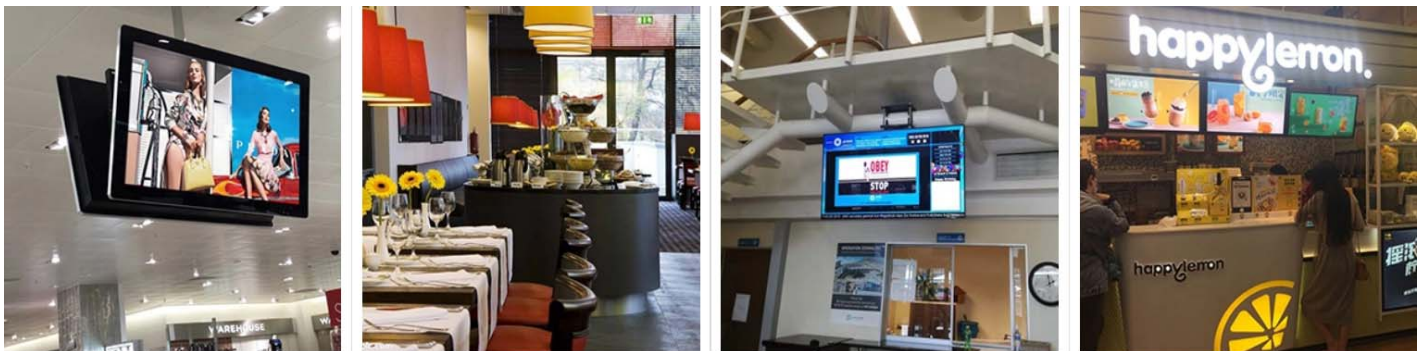

Model: DS-43PCT
43" Digital Signage with PCT Touch

Features:

- Full HD (1920 x 1080) LED Panel with PTC Touch for good multimedia experience.
- Made of tempered glass, providing panel protection and enhances vivid graphics.
- All metal housing ensures a long life and protects sign from scratches.

Power Supply	AC 110V-240V, 50HZ/60HZ	
Touch Screen	Internal USB interface controller - Projected Capacitive Multi Touch (10 points) Light transmission: 85% or more Surface hardness : 7H Operation system : DOS; Windows XP / 7 / 8.1 / 10 / 11; Linux	
Applications	Airport, Supermarket, Hotel, Shopping Mall, Advertising... etc.	
Certificate Approval	CE, RoHS, FCC	
Dimension / GW	996 x 584 x 48mm / 19Kg	
Feature	Temperature	Storage: -20 Celsius degree to 60 Celsius degree
		Working: -10 Celsius degree to 50 Celsius degree
	Fixing Method	Wall mount
Signage Solutions :		
Androids Version	RK3568 (Quad-Core ARM Cortex-A55 up to 2.0GHz), 4GB RAM, 32GB SSD, with Bluetooth, WIFI, LAN, Android 11 (Factory Default Supply)	
	RK339 (Dual Cortex-A72 + Quad Cortex-A53, 64-bit CPU), 4GB RAM, 32GB SSD, with Bluetooth, WIFI, LAN, Android 10 (Optional Upgrade)	
Windows Version (Optional Upgrade)	<u>i3 CPU, 4G RAM, 128G SSD, integrated GPU, Wi-Fi, Win 10 Pro. 64 bit</u> Intel i3 6100U, I/O: HDMI+VGA+2*USB3.0+2*USB2.0+LAN+2*AUDIO	
	<u>i5 CPU, 8G RAM, 128G SSD, integrated GPU, Wi-Fi, Win 10 Pro. 64 bit</u> Intel i5 6200U, I/O: HDMI+VGA+2*USB3.0+2*USB2.0+LAN+2*AUDIO	
	<u>i7 cpu, 8G RAM, 256G SSD, integrated GPU, Wi-Fi, Win 10 Pro. 64 bit</u> Intel i7 8550U, I/O: HDMI+VGA+2*USB3.0+2*USB2.0+LAN+2*AUDIO	