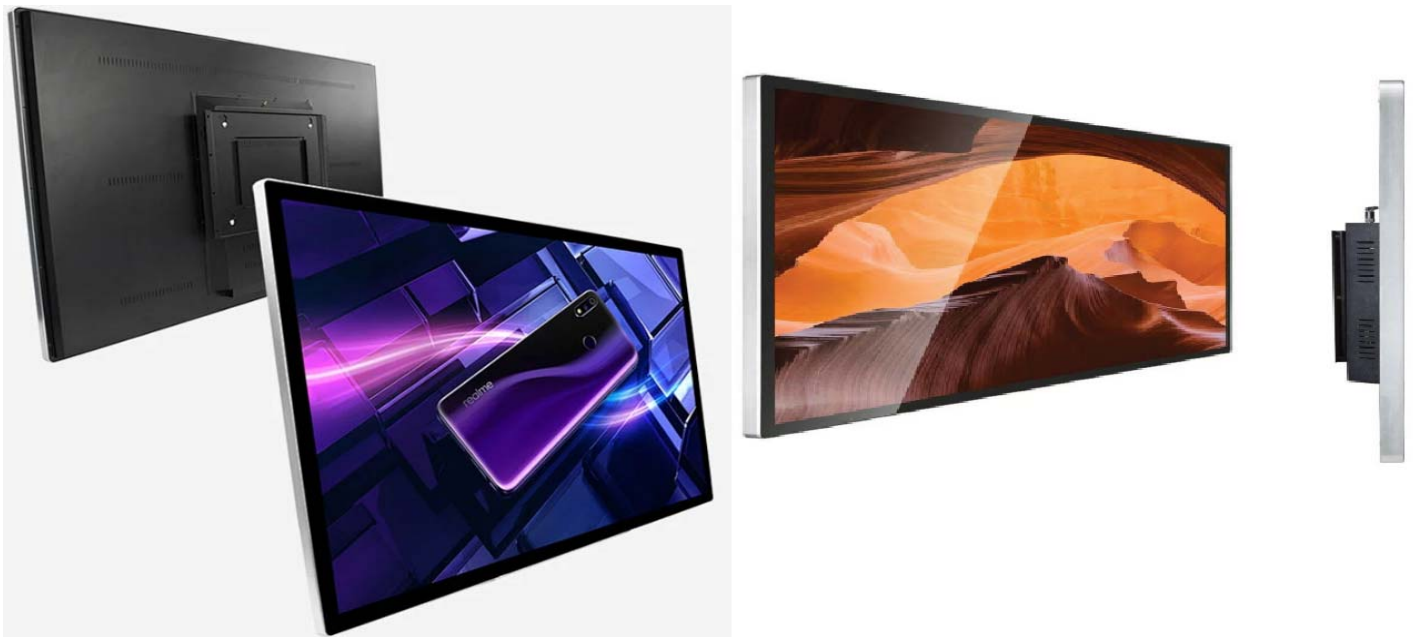

Model: DS-43PCT
43" Digital Signage with PCT Touch

Features:

- Full HD (1920 x 1080) LED Panel with PTC Touch for good multimedia experience.
- Made of tempered glass, providing panel protection and enhances vivid graphics.
- All metal housing ensures a long life and protects sign from scratches.

Specification		
Model	DS-43PCT	
Panel Parameter	Panel Size	43"
	Max. Brightness	400 nits
	Max. Resolution	1920 x 1080 (Optional for 4K UHD)
	Contrast Ratio	4000:1
	Panel Life	50000 hours
	Responsive Time	7ms
	Viewing Angle	H178/V178

Power Supply	AC 110V-240V, 50HZ/60HZ	
Touch Screen	Internal USB interface controller - Projected Capacitive Multi Touch (10 points) Light transmission: 85% or more Surface hardness : 7H Operation system : DOS; Windows XP / 7 / 8.1 / 10 / 11; Linux	
Applications	Airport, Supermarket, Hotel, Shopping Mall, Advertising... etc.	
Certificate Approval	CE, RoHS, FCC	
Dimension / GW	996 x 584 x 48mm / 19Kg	
Feature	Temperature	Storage: -20 Celsius degree to 60 Celsius degree
		Working: -10 Celsius degree to 50 Celsius degree
	Fixing Method	Wall mount
Signage Solutions :		
Androids Version	RK3568 (Quad-Core ARM Cortex-A55 up to 2.0GHz), 4GB RAM, 32GB SSD, with Bluetooth, WIFI, LAN, Android 11 (Factory Default Supply)	
	RK339 (Dual Cortex-A72 + Quad Cortex-A53, 64-bit CPU), 4GB RAM, 32GB SSD, with Bluetooth, WIFI, LAN, Android 10 (Optional Upgrade)	
Windows Version (Optional Upgrade)	<u>i3 CPU, 4G RAM, 128G SSD, integrated GPU, Wi-Fi, Win 10 Pro. 64 bit</u> Intel i3 6100U, I/O: HDMI+VGA+2*USB3.0+2*USB2.0+LAN+2*AUDIO	
	<u>i5 CPU, 8G RAM, 128G SSD, integrated GPU, Wi-Fi, Win 10 Pro. 64 bit</u> Intel i5 6200U, I/O: HDMI+VGA+2*USB3.0+2*USB2.0+LAN+2*AUDIO	
	<u>i7 cpu, 8G RAM, 256G SSD, integrated GPU, Wi-Fi, Win 10 Pro. 64 bit</u> Intel i7 8550U, I/O: HDMI+VGA+2*USB3.0+2*USB2.0+LAN+2*AUDIO	