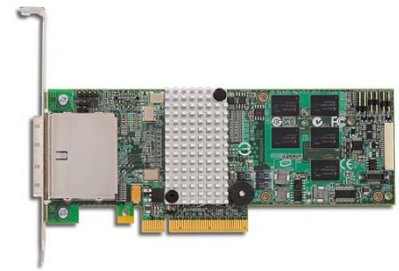

**Model: DS-24DR**  
**4U Direct Attach Storage System with 24 Hot-Swappable Drive Bay**

### Main Feature

- 4U 19'' rackmount
- 2 ports SFF 8088 host interface
- Support up to 24 x 2.5 / 3.5" SATA II III / SAS 6G drives
- Excellent cooling system ensures the drives reliability
- Hot-swappable drive tray with special designed power-off and lock mechanism;
- Support RAID 0, 1, 5, 6, 10, 50, 60

### Specification

- Power Supply: 750watt hot-swap redundant power supply unit
- Drive Bay: 24 x hot-swappable 2.5'' / 3.5" SATA II III / SAS 6G drive bay
- Interface: 2 x SFF-8088 external connectors
- Cooling Fan: 3 x 80mm rear fan
- Maximum Storage Capacity: No limit on hard drive size
- PCI-E X8 RAID Card Included: LSI MegaRAID (Support RAID 0, 1, 5, 6, 10, 50, 60)
- O.S. support: Windows 7, 8.1, 10, 2003, 2008, 2012 / Linux
- SFF 8088 Cable Included: 2 pcs (one meter length)
- Dimensions ( H x W x D ): 178mm x 480mm x 690mm
- Weight: 19 kg (without hard drive)
- Temperature Range: Operating 41°F to 104°F (5°C to 40°C)