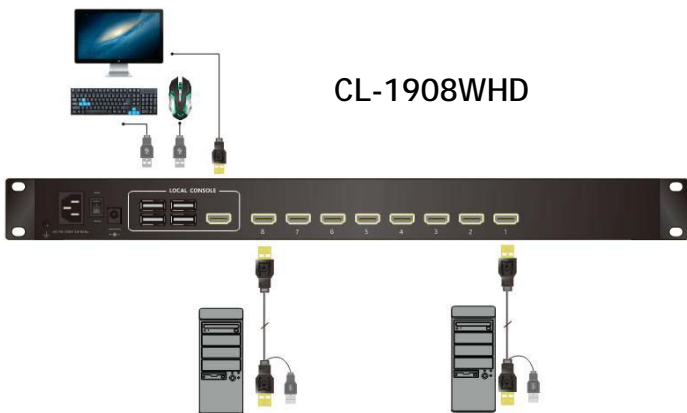

Model: CL-1908WHD
1U Rackmount 18.5" LCD with
8 port HDMI KVM switch

CL-1916WHD
1U Rackmount 18.5" LCD with
16 port HDMI KVM switch

Connection Diagram

Main Feature

- Build-in 8 / 16 ports HDMI KVM switch controls eight / sixteen directly connected computers
- A-Grade 18.5" LED-backlit LCD panel with maximum resolution of 1920 x 1080
- LCD module rotates up to 120 degrees for a more comfortable viewing angle
- Front USB port for additional Keyboard and Mouse connection
- One additional one USB Local console to add local KB/Mouse & HDMI
- Integrated speakers
- Supporting DOS, Windows, Netware, Unix, Linux, Mac OS
- No software required - easy PC selection via Push Buttons, Hot Keys or OSD (on screen display)
- Auto Scan Mode for monitoring PCs
- 1U 19" rack mountable design, metal case - Integrated full size keyboard and touchpad
- Easy for operate, allow smoothly pulling with self-locking at end position