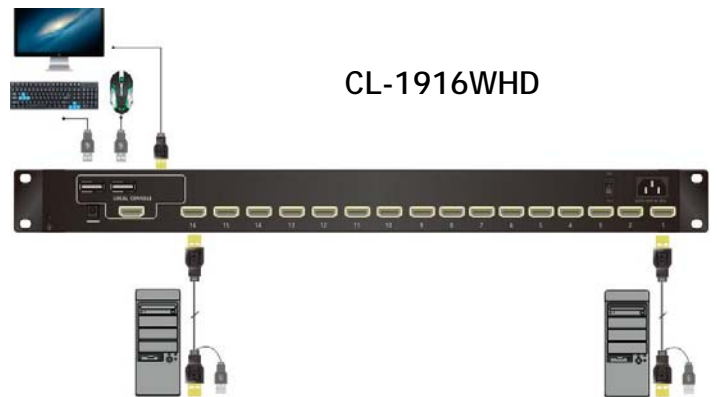

Model: CL-1908WHD
1U Rackmount 18.5" LCD with
8 port HDMI KVM switch

CL-1916WHD
1U Rackmount 18.5" LCD with
16 port HDMI KVM switch

Connection Diagram

Main Feature

- Build-in 8 / 16 ports HDMI KVM switch controls eight / sixteen directly connected computers
- A-Grade 18.5" LED-backlit LCD panel with maximum resolution of 1920 x 1080
- LCD module rotates up to 120 degrees for a more comfortable viewing angle
- Front USB port for additional Keyboard and Mouse connection
- One additional one USB Local console to add local KB/Mouse & HDMI
- Integrated speakers
- Supporting DOS, Windows, Netware, Unix, Linux, Mac OS
- No software required - easy PC selection via Push Buttons, Hot Keys or OSD (on screen display)
- Auto Scan Mode for monitoring PCs
- 1U 19" rack mountable design, metal case - Integrated full size keyboard and touchpad
- Easy for operate, allow smoothly pulling with self-locking at end position